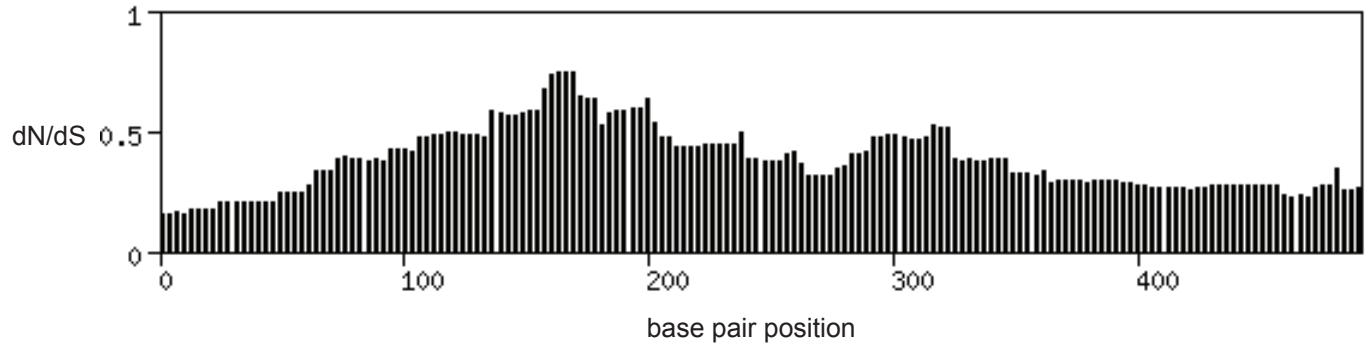

Supplementary Figure 16

RPS4Y2 window size = 300 bp

SRY window size = 150 bp

TBL1Y window size = 300 bp

TSPY window size = 150 bp