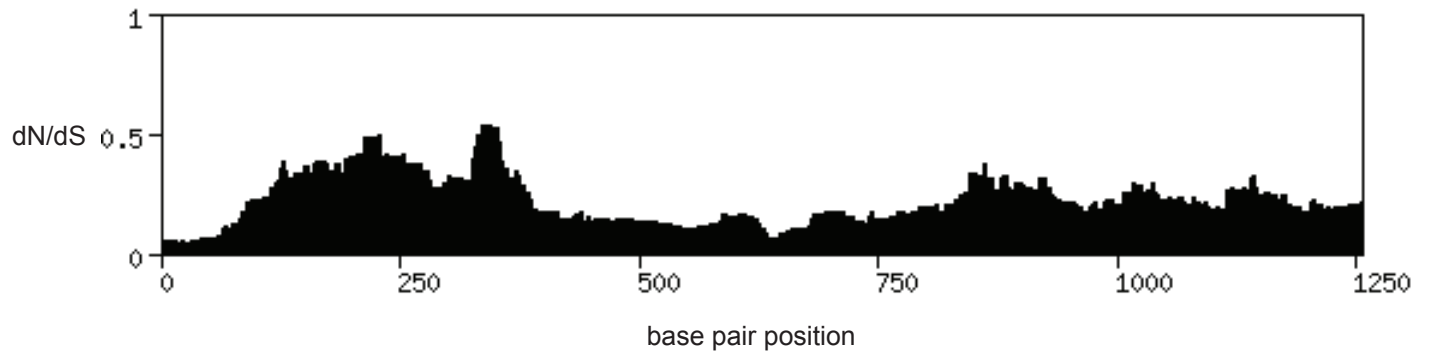

Supplementary Figure 16

RPS4Y2 window size = 300 bp

SRY window size = 150 bp

TBL1Y window size = 300 bp

TSPY window size = 150 bp