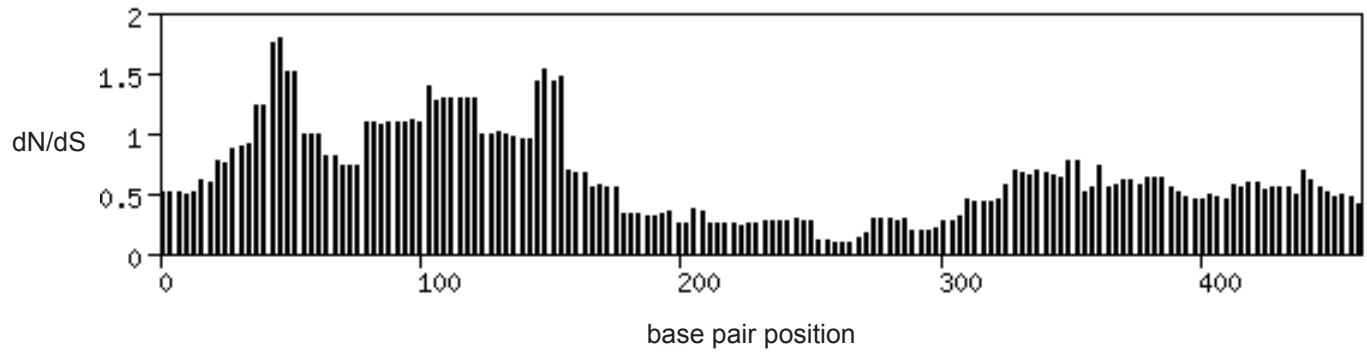

Supplementary Figure 16

RPS4Y2 window size = 300 bp

SRY window size = 150 bp

TBL1Y window size = 300 bp

TSPY window size = 150 bp