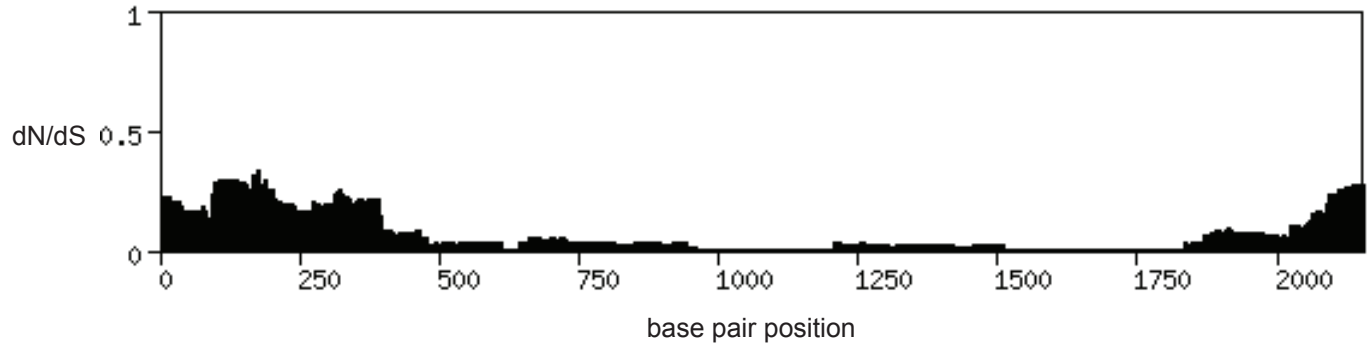

Supplementary Figure 16

*NLGN4Y* window size = 300 bp

*PRKY* window size = 300 bp

*RBMV* window size = 300 bp

*RPS4Y1* window size = 300 bp