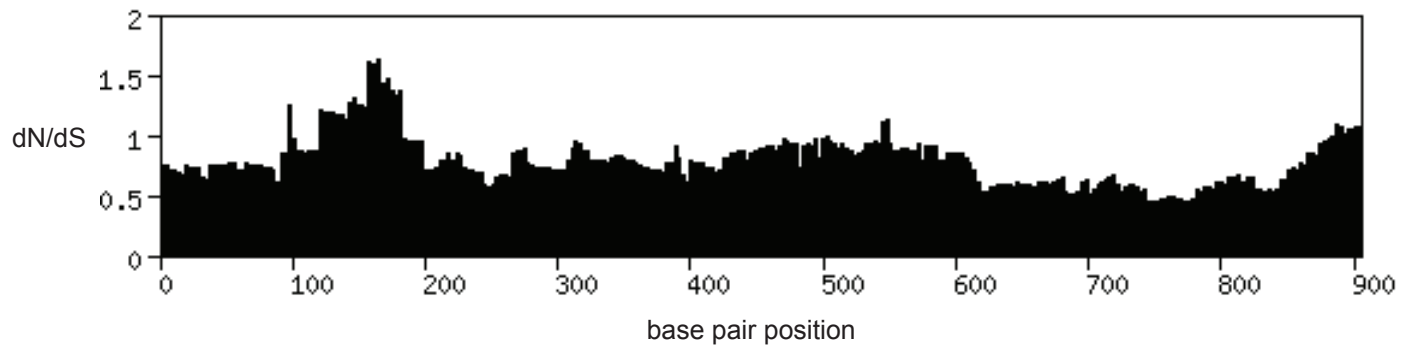

Supplementary Figure 16

*EIF1AY* window size = 150 bp

*HSFY* window size = 300 bp

*KDM5D* window size = 300 bp

*MXRA5Y* window size = 300 bp