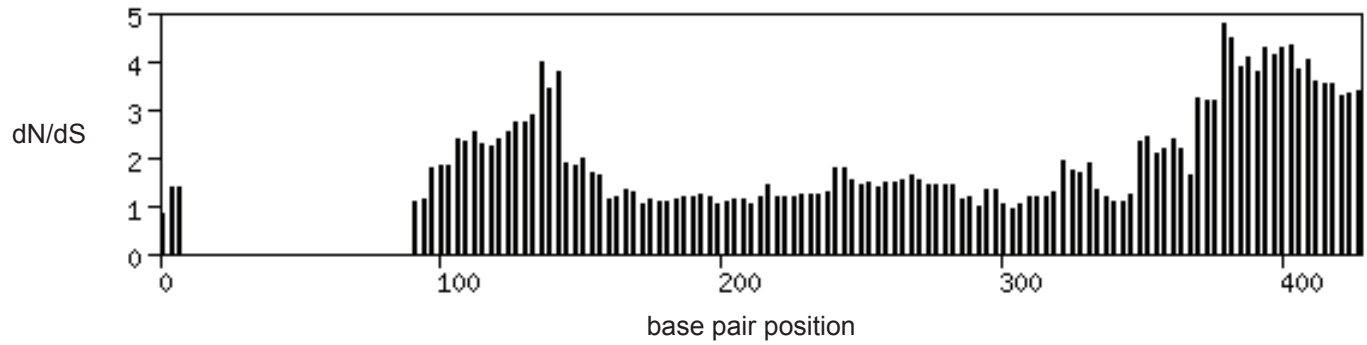

Supplementary Figure 16

AMELY window size = 150 bp

CYorf15a window size = 150 bp

CYorf15b window size = 150 bp

DDX3Y window size = 300 bp