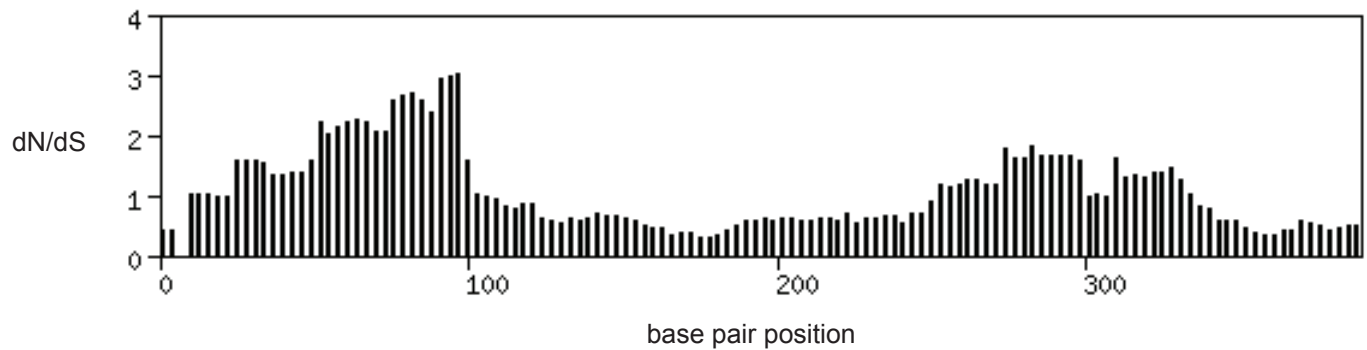

Supplementary Figure 16

AMELY window size = 150 bp

CYorf15a window size = 150 bp

CYorf15b window size = 150 bp

DDX3Y window size = 300 bp