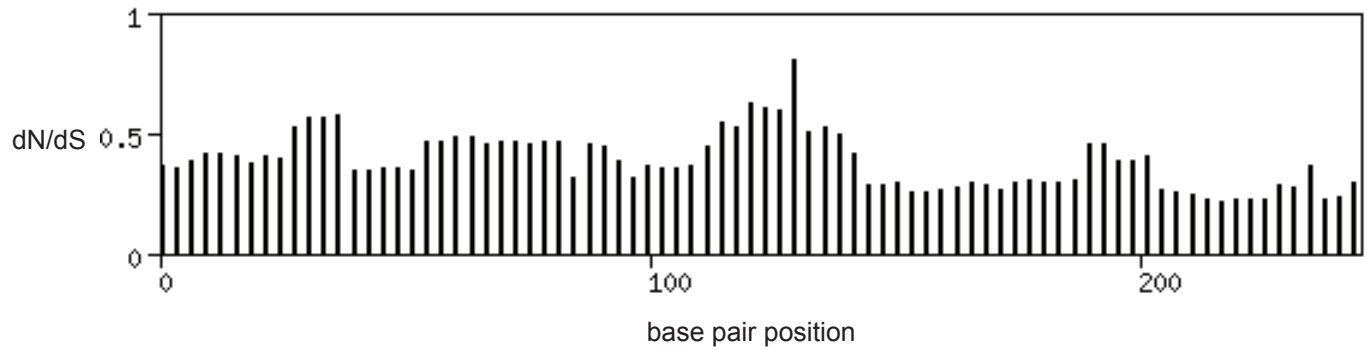

Supplementary Figure 16

AMELY window size = 150 bp

CYorf15a window size = 150 bp

CYorf15b window size = 150 bp

DDX3Y window size = 300 bp